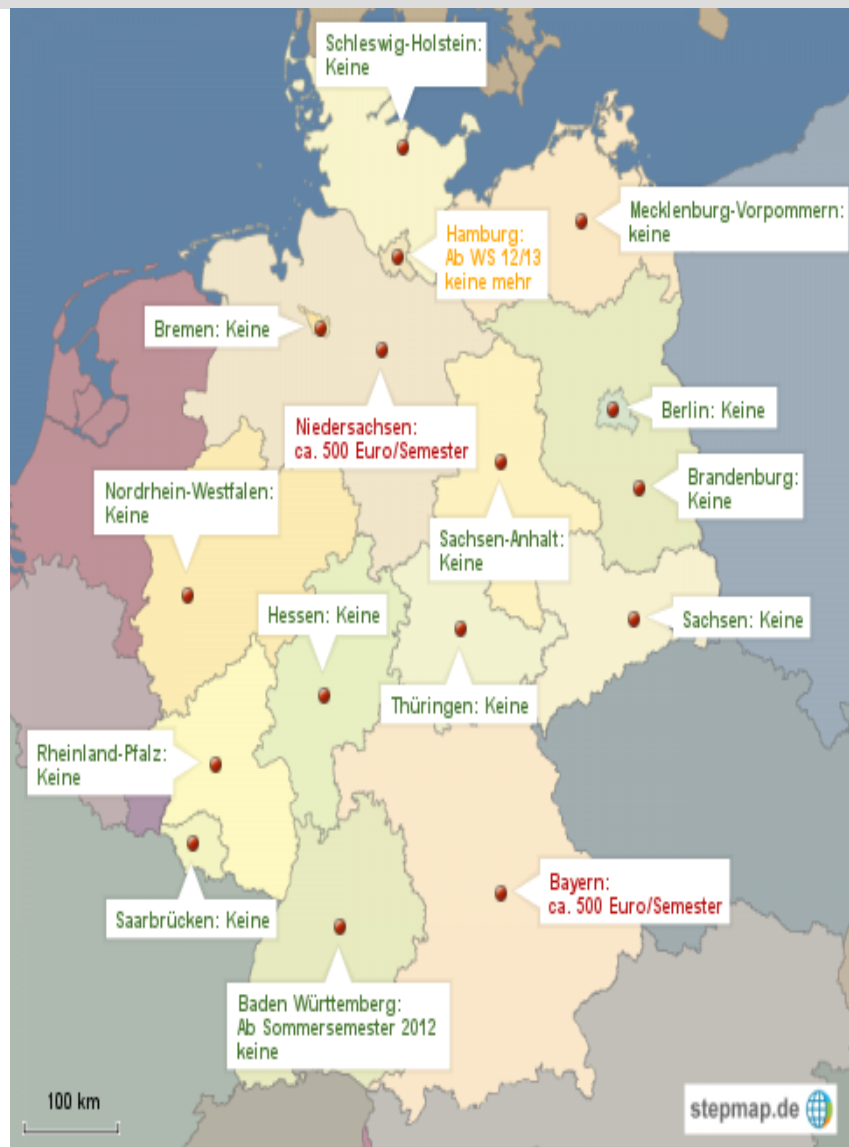

Tuition fees

- **No general tuition fees** starting from 2014
- **Semester contribution** of up to € 200 per semester (administrative costs, student union contribution for student dining, sports, cultural events and a semester ticket)
- **Private universities/business schools** do charge tuition fees. Inquire about the exact cost of tuition fees at the university in question