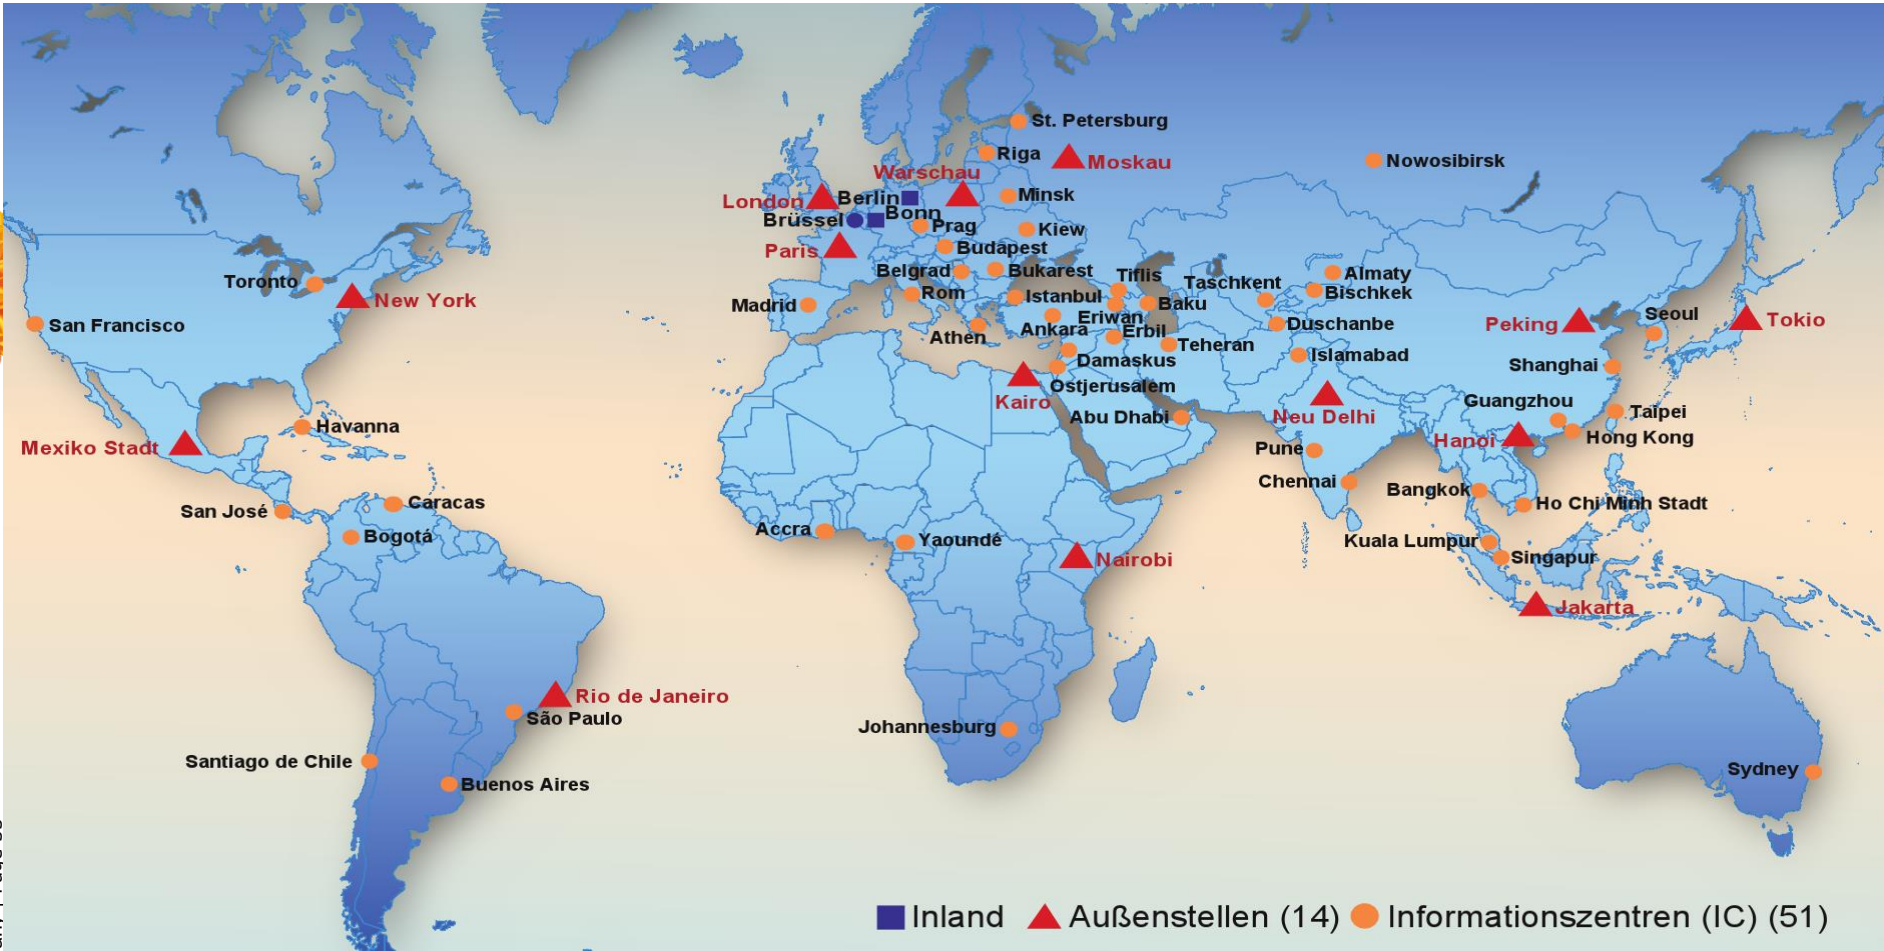

The German Academic Exchange Service

The DAAD network